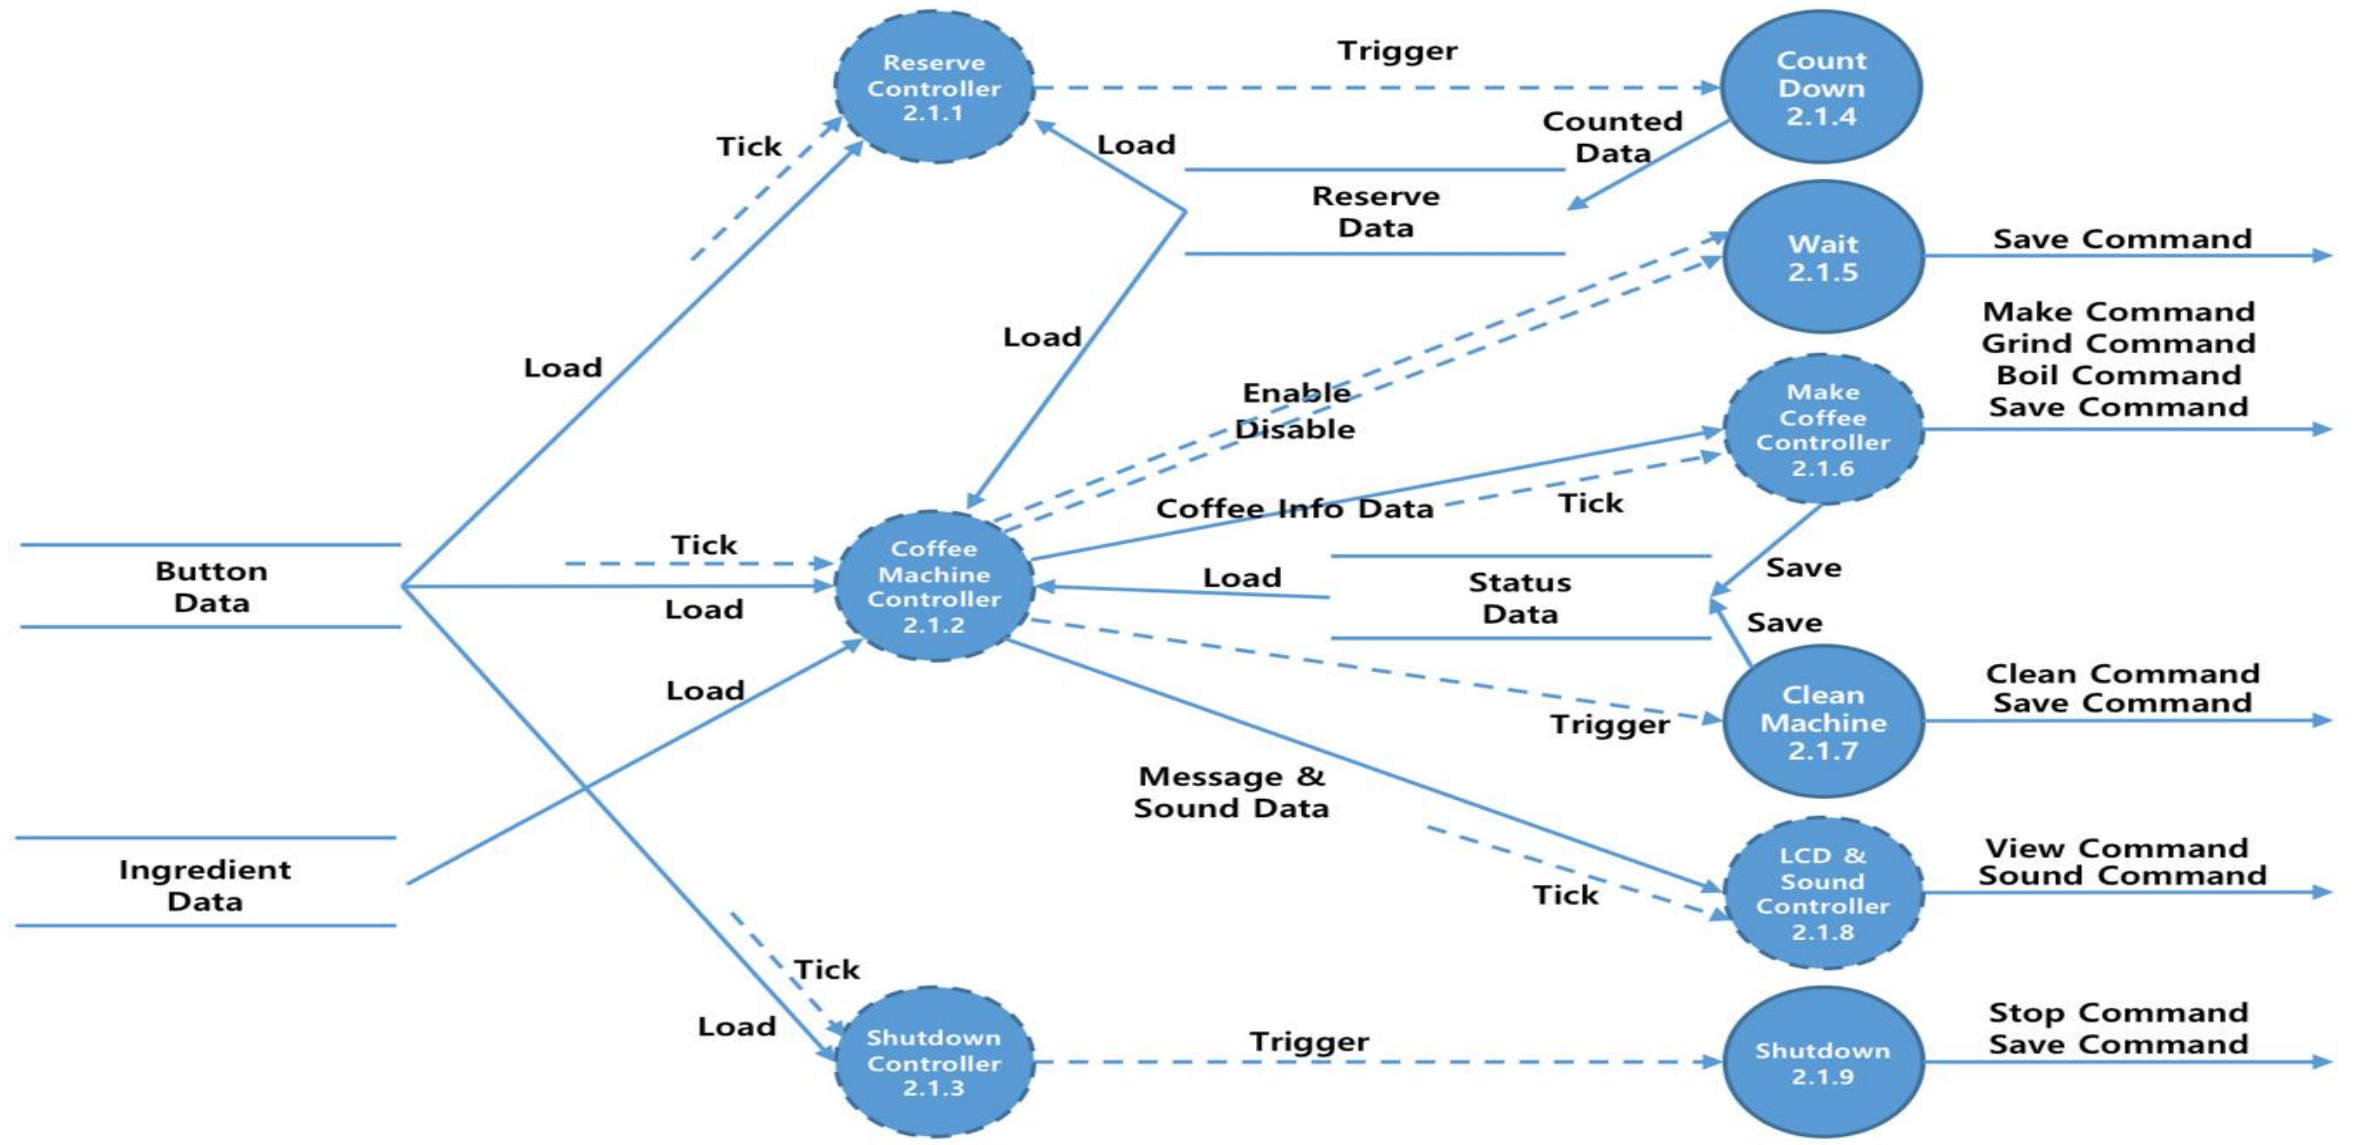

Software Design Specification

For Coffee Machine System

#Team6

201311279 백승대

201311289 우용하

201311314 정재욱

Index

1 | DFD | Overall DFD
STD

2 | Structured Charts-Transform Analysis
Structured Charts(Basic)
Structured Charts(Advanced)

DFD

DFD

STD(Coffee Machine controller)

STD(Reserve & Shut Down Controller)

DFD

STD(Make Coffee Controller)

STD(LCD & Sound Controller)

Overall DFD

Structured Charts-Transform Analysis

Structured Charts(Basic)

Thank you.