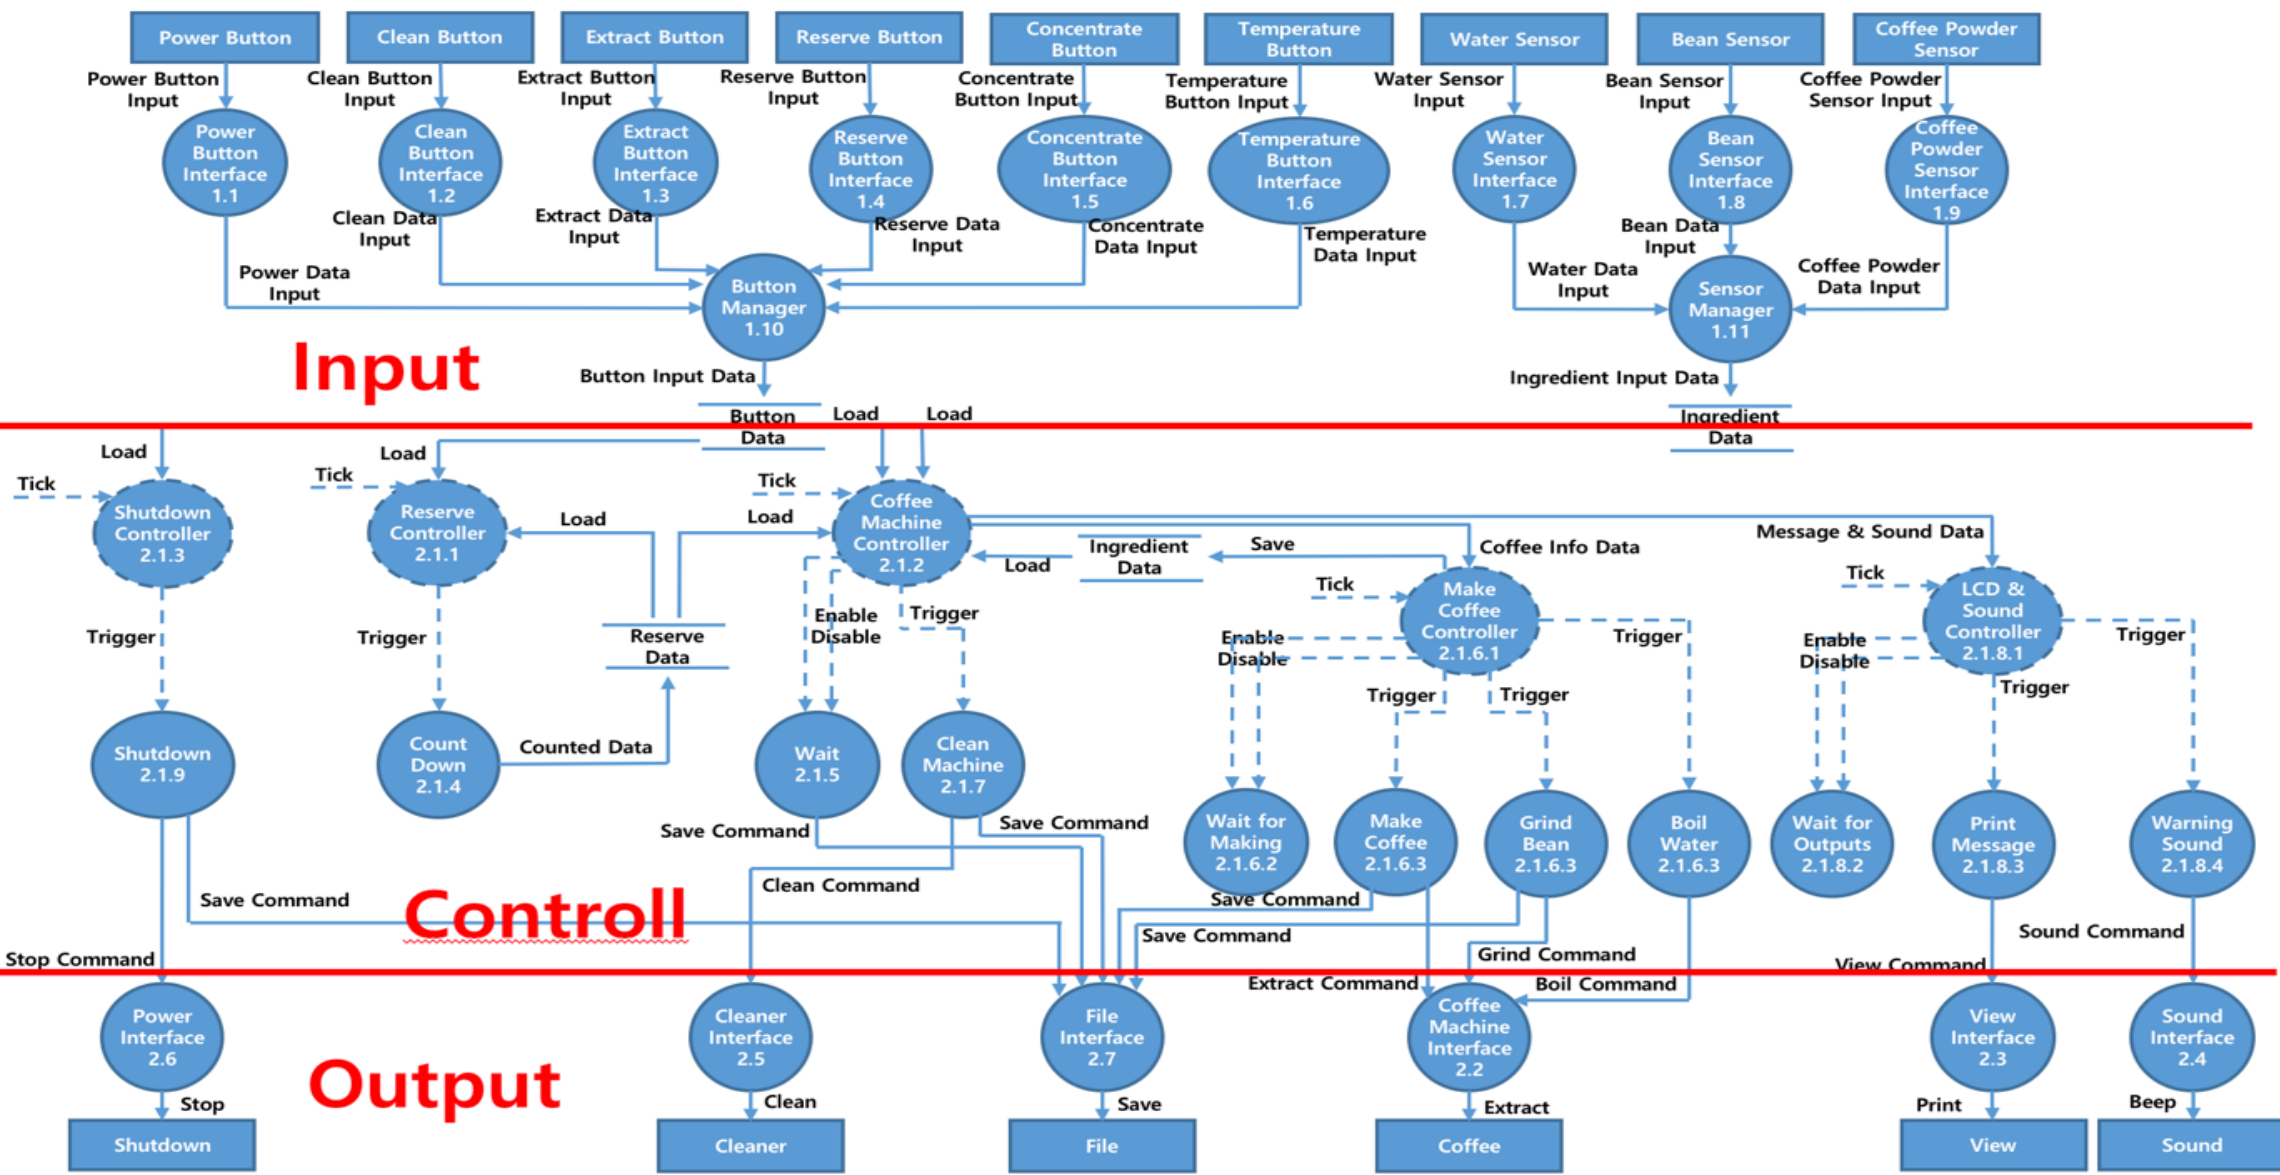

2 | Structured Charts-Transform Analysis
Structured Charts(Basic)
Structured Charts(Advanced)

DFD

DFD

STD(Coffee Machine controller)

STD(Reserve & Shut Down Controller)

DFD

STD(Make Coffee Controller)

STD(LCD & Sound Controller)

Overall DFD

Structured Charts-Transform Analysis

Structured Charts(Basic)

Thank you.