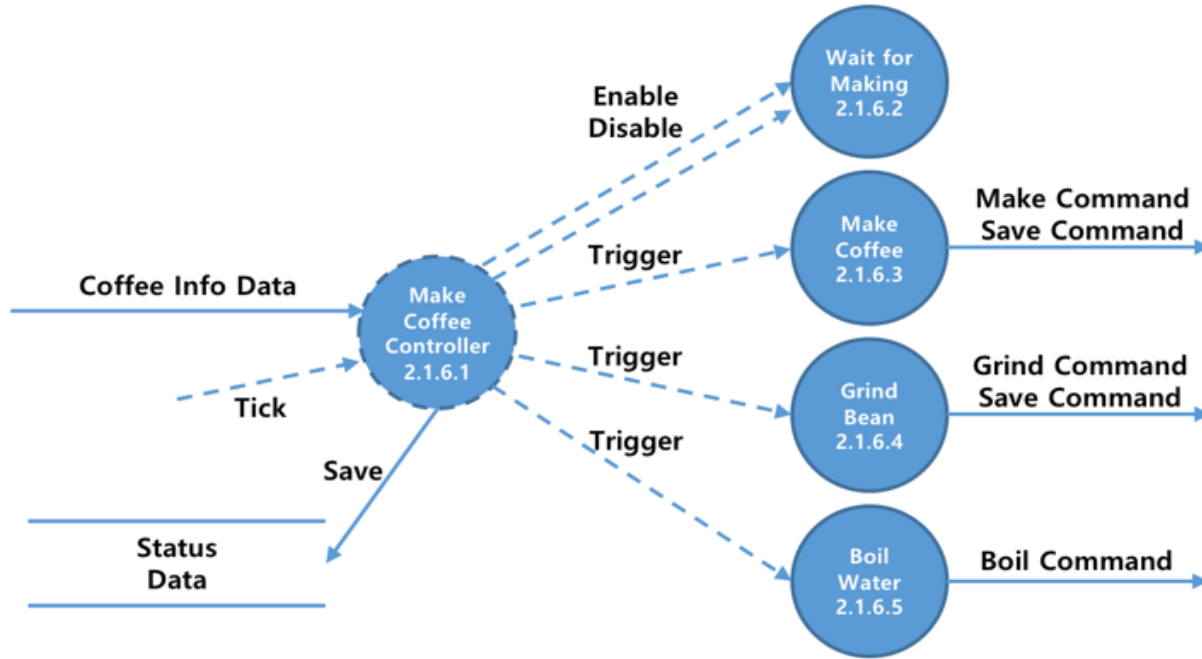

2 | Structured Charts-Transform Analysis
Structured Charts(Basic)
Structured Charts(Advanced)

DFD

DFD

STD(Coffee Machine controller)

STD(Reserve & Shut Down Controller)

DFD

STD(Make Coffee Controller)

STD(LCD & Sound Controller)

Overall DFD

Structured Charts-Transform Analysis

Structured Charts(Basic)

Thank you.