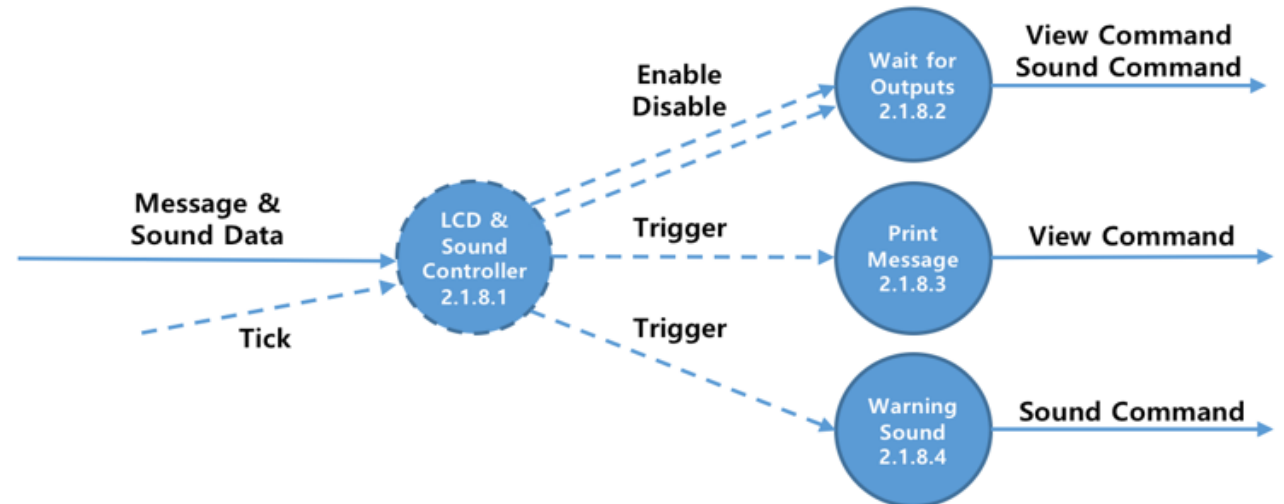

2 | Structured Charts-Transform Analysis
Structured Charts(Basic)
Structured Charts(Advanced)

DFD

DFD

STD(Coffee Machine controller)

STD(Reserve & Shut Down Controller)

DFD

STD(Make Coffee Controller)

STD(LCD & Sound Controller)

Overall DFD

Structured Charts-Transform Analysis

Structured Charts(Basic)

Thank you.