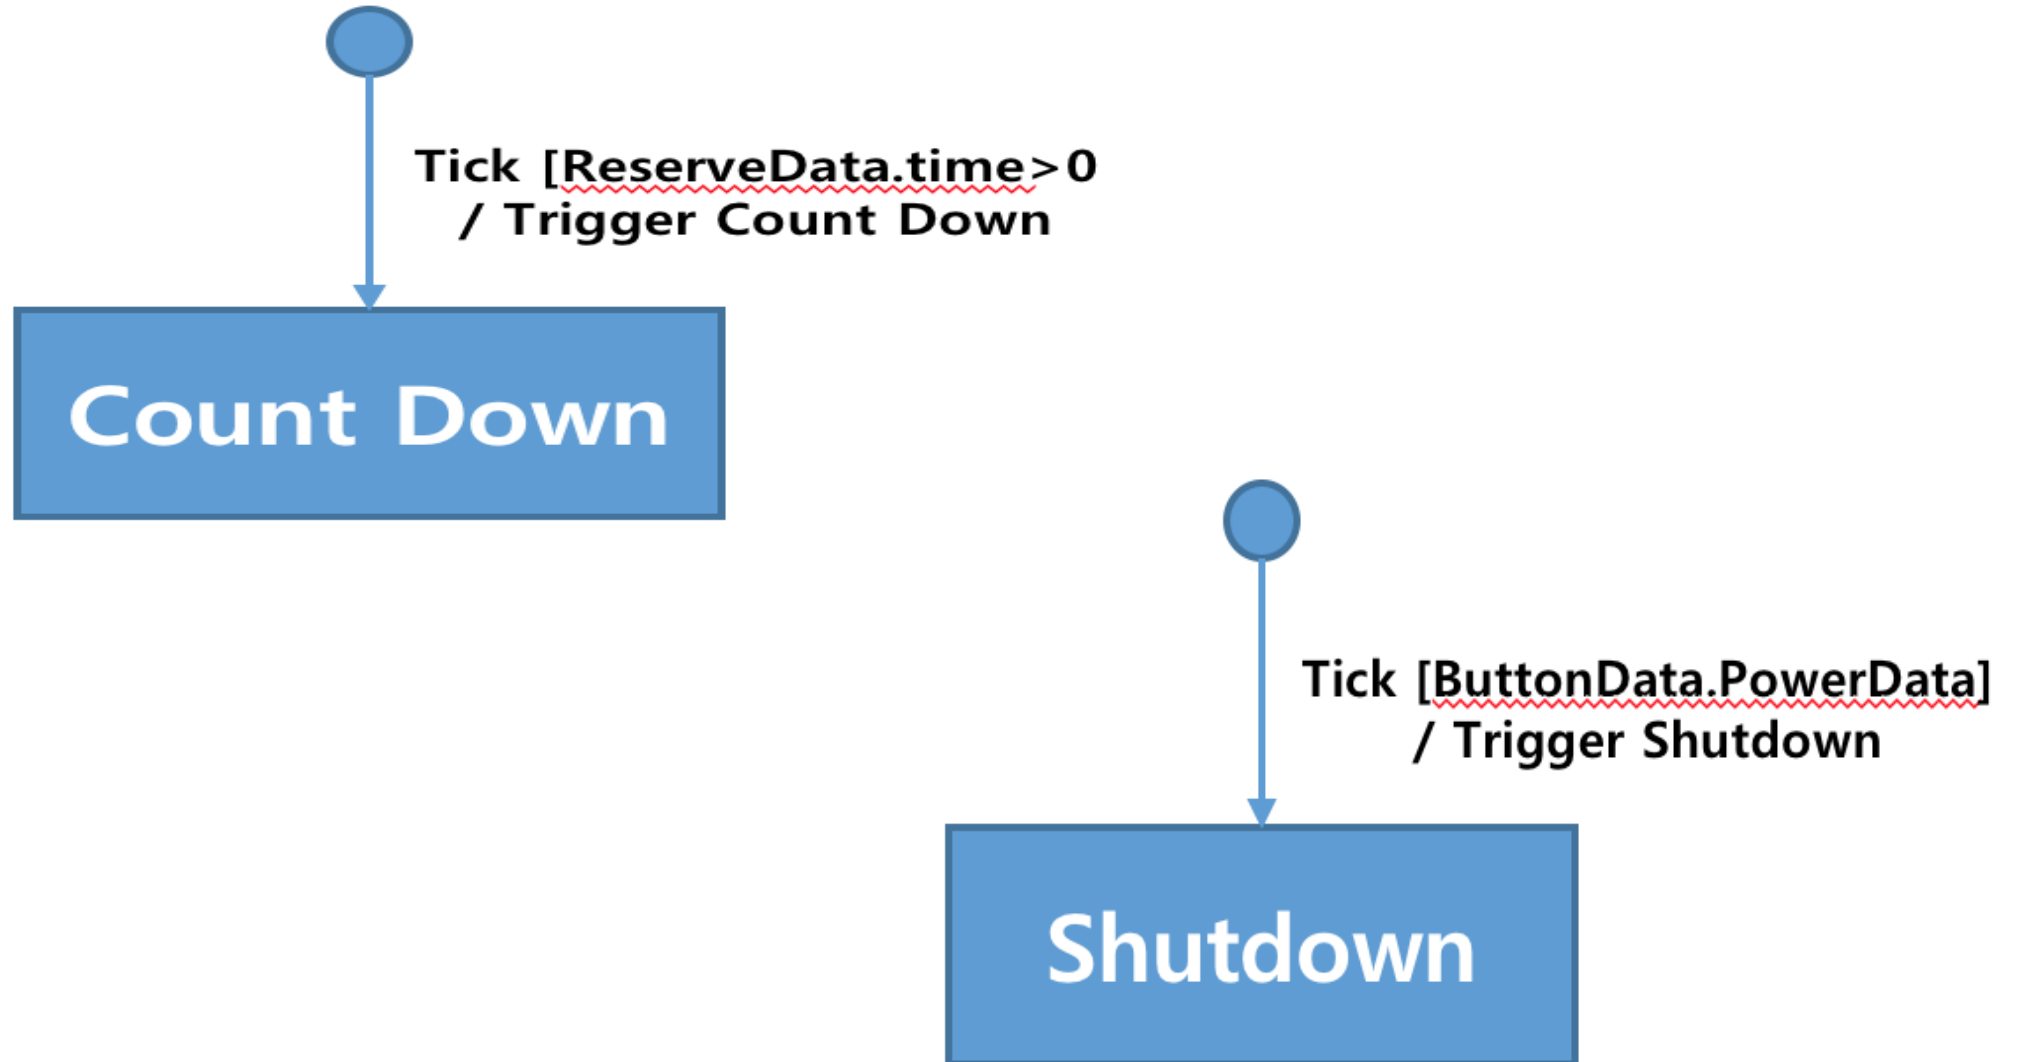

2 | Structured Charts-Transform Analysis
Structured Charts(Basic)
Structured Charts(Advanced)

DFD

DFD

STD(Coffee Machine controller)

STD(Reserve & Shut Down Controller)

DFD

STD(Make Coffee Controller)

STD(LCD & Sound Controller)

Overall DFD

Structured Charts-Transform Analysis

Structured Charts(Basic)

Thank you.