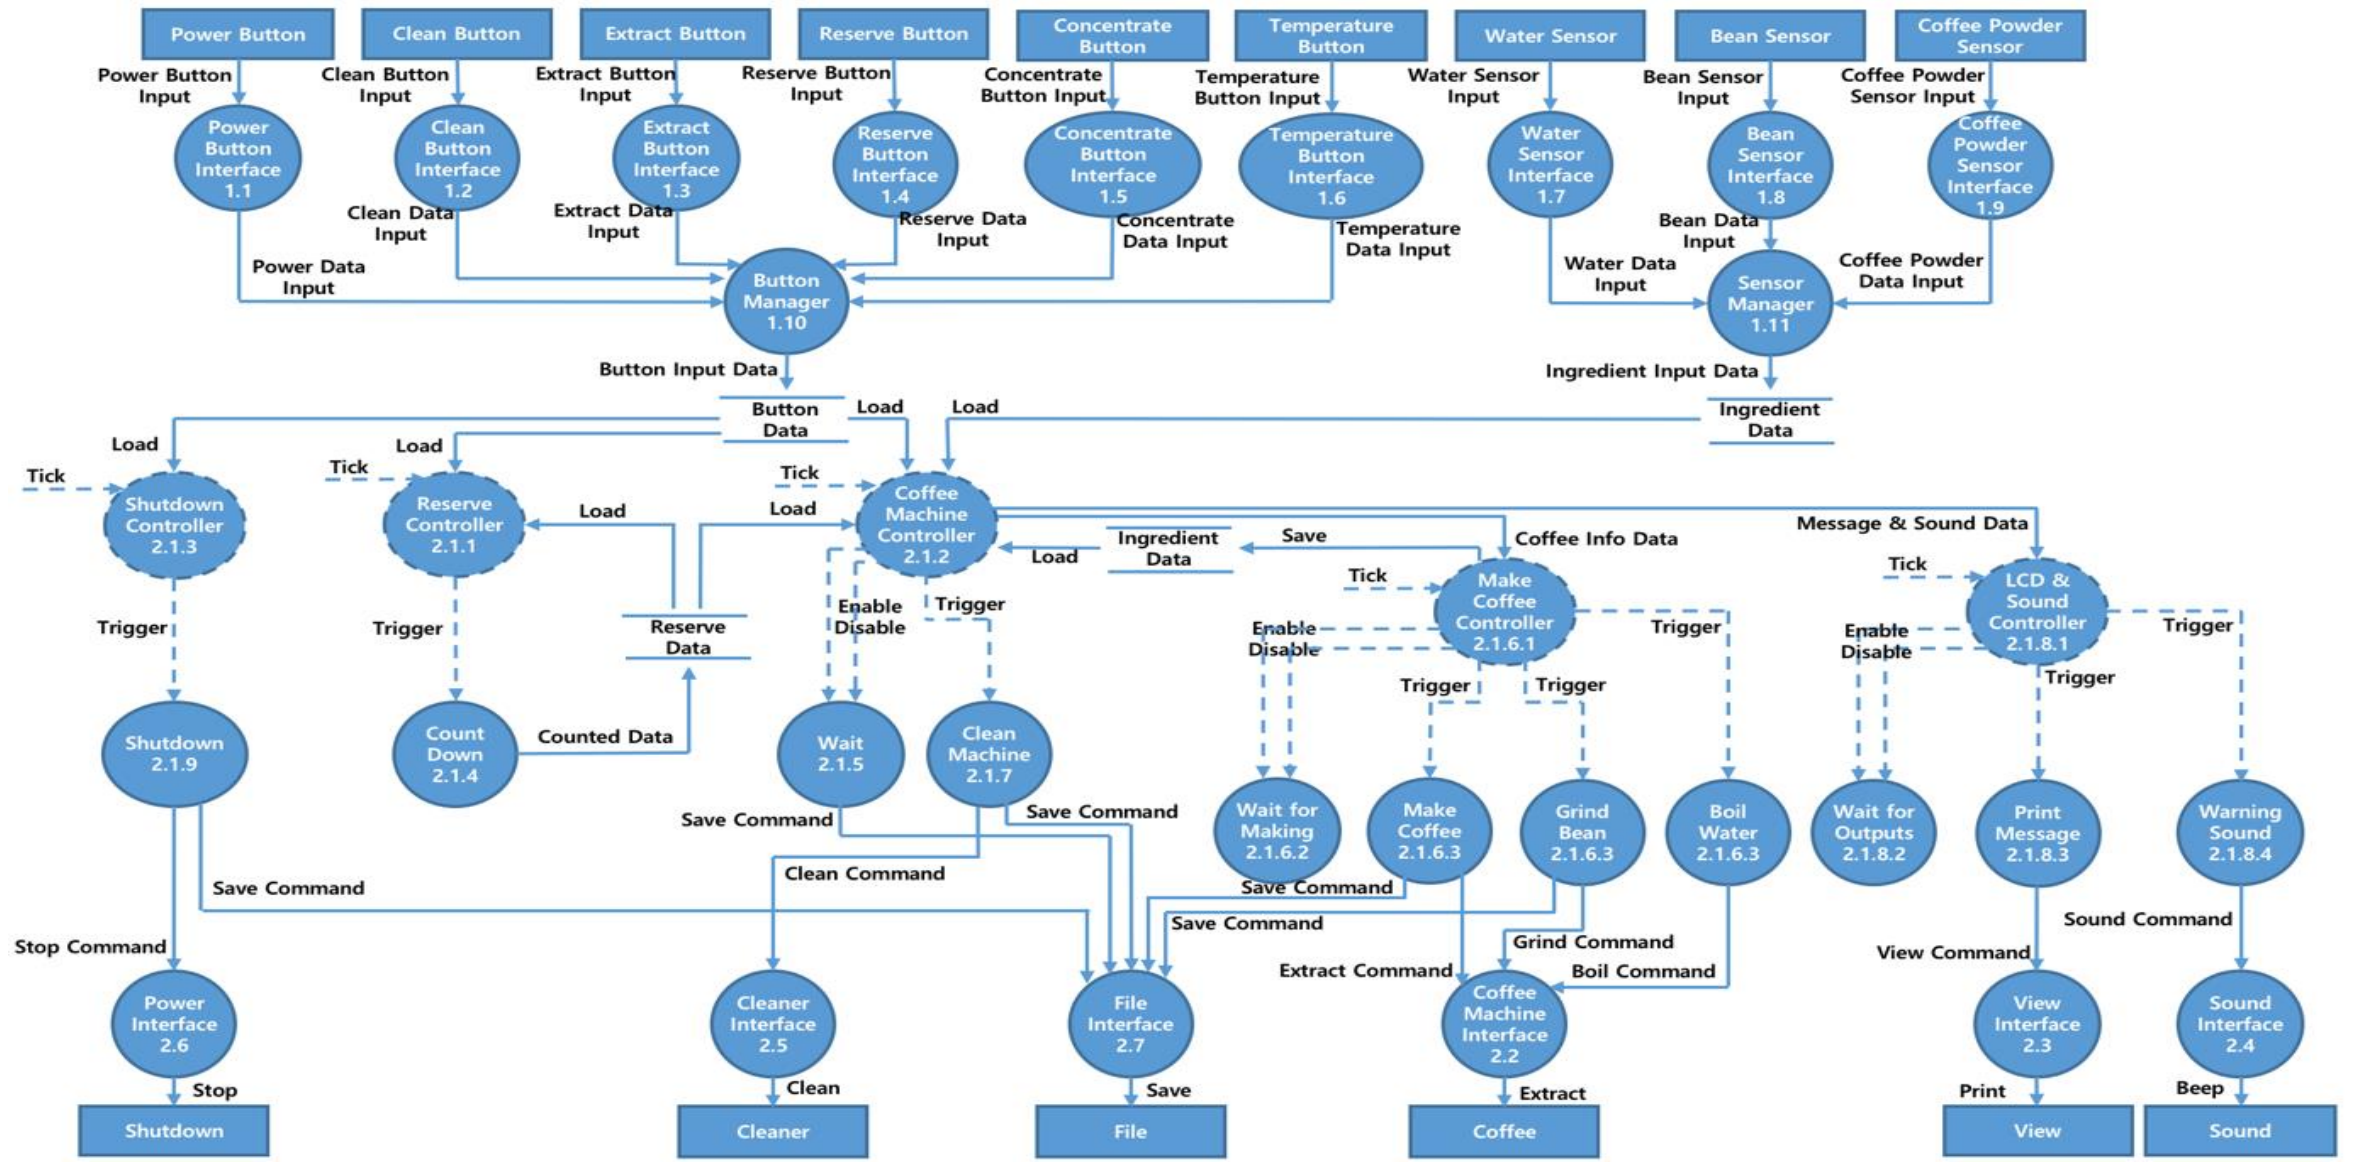

2 | Structured Charts-Transform Analysis
Structured Charts(Basic)
Structured Charts(Advanced)

DFD

DFD

STD(Coffee Machine controller)

STD(Reserve & Shut Down Controller)

DFD

STD(Make Coffee Controller)

STD(LCD & Sound Controller)

Overall DFD

Structured Charts-Transform Analysis

Structured Charts(Basic)

Thank you.