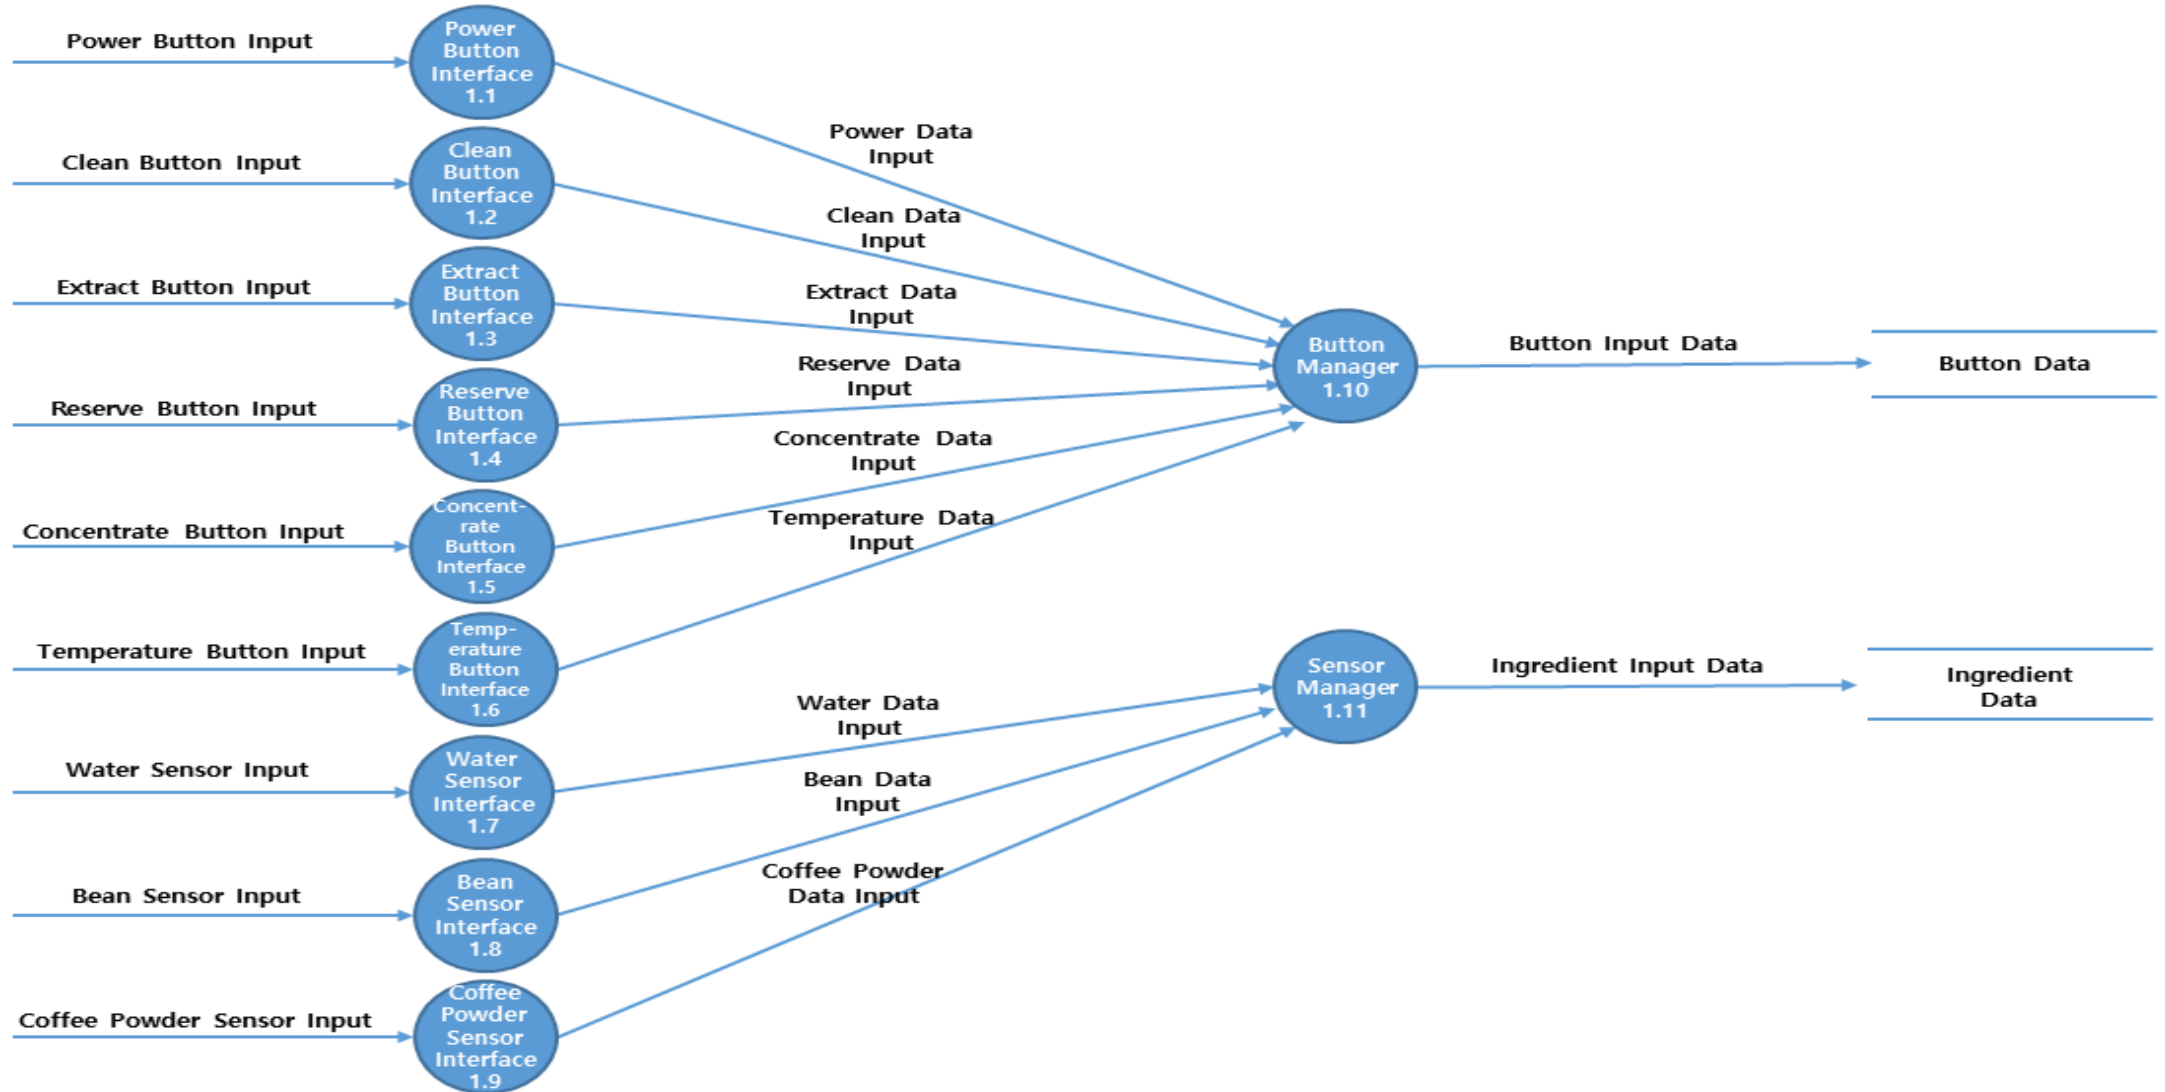

Software Design Specification

For Coffee Machine System

#Team6

201311279 백승대

201311289 우용하

201311314 정재욱

Index

1 | DFD | Overall DFD
STD

2 | Structured Charts-Transform Analysis
Structured Charts(Basic)
Structured Charts(Advanced)

DFD

DFD

STD(Coffee Machine controller)

STD(Reserve & Shut Down Controller)

DFD

STD(Make Coffee Controller)

STD(LCD & Sound Controller)

Overall DFD

Structured Charts-Transform Analysis

Structured Charts(Basic)

Thank you.