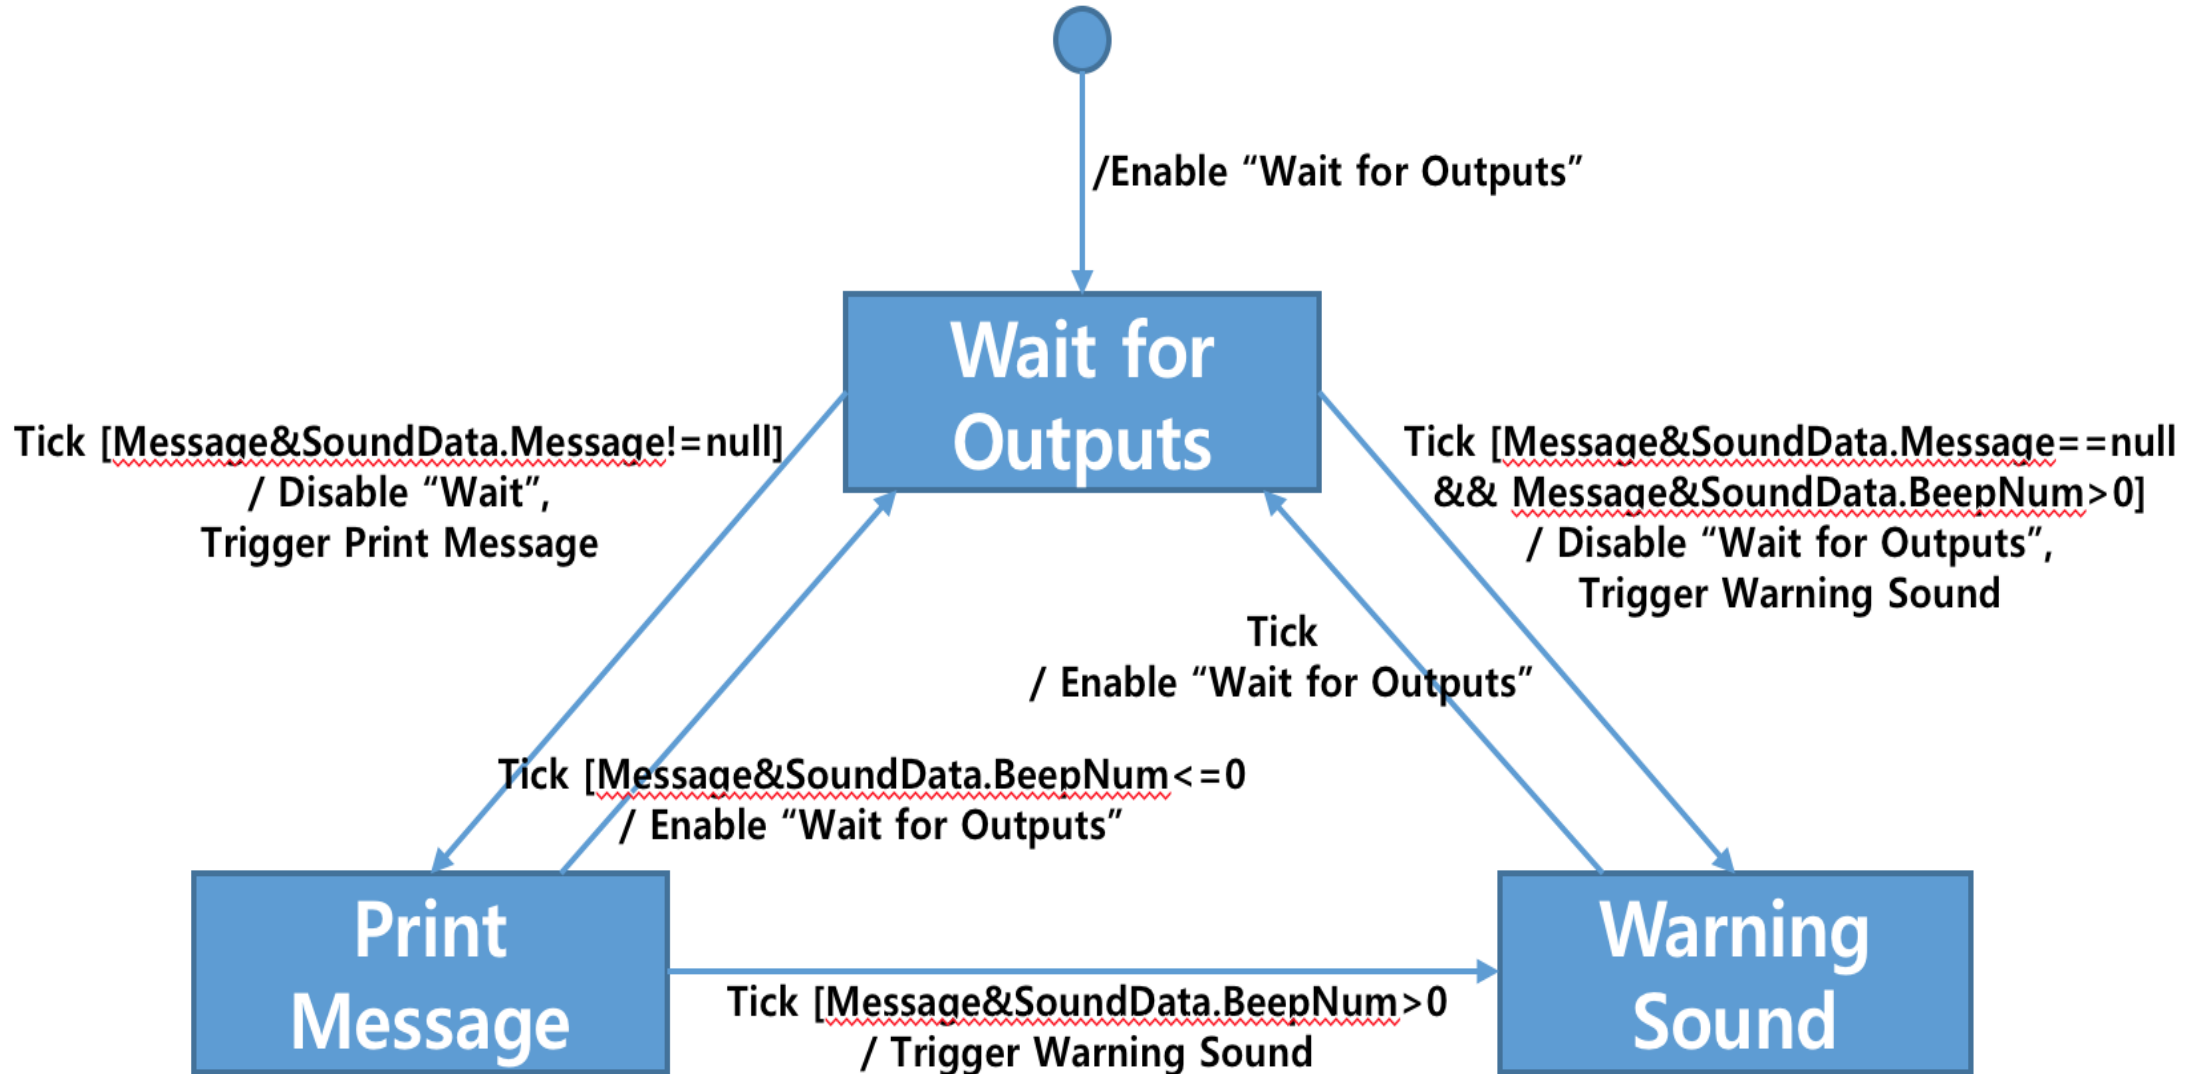

2 | Structured Charts-Transform Analysis
Structured Charts(Basic)
Structured Charts(Advanced)

DFD

DFD

STD(Coffee Machine controller)

STD(Reserve & Shut Down Controller)

DFD

STD(Make Coffee Controller)

STD(LCD & Sound Controller)

Overall DFD

Structured Charts-Transform Analysis

Structured Charts(Basic)

Thank you.