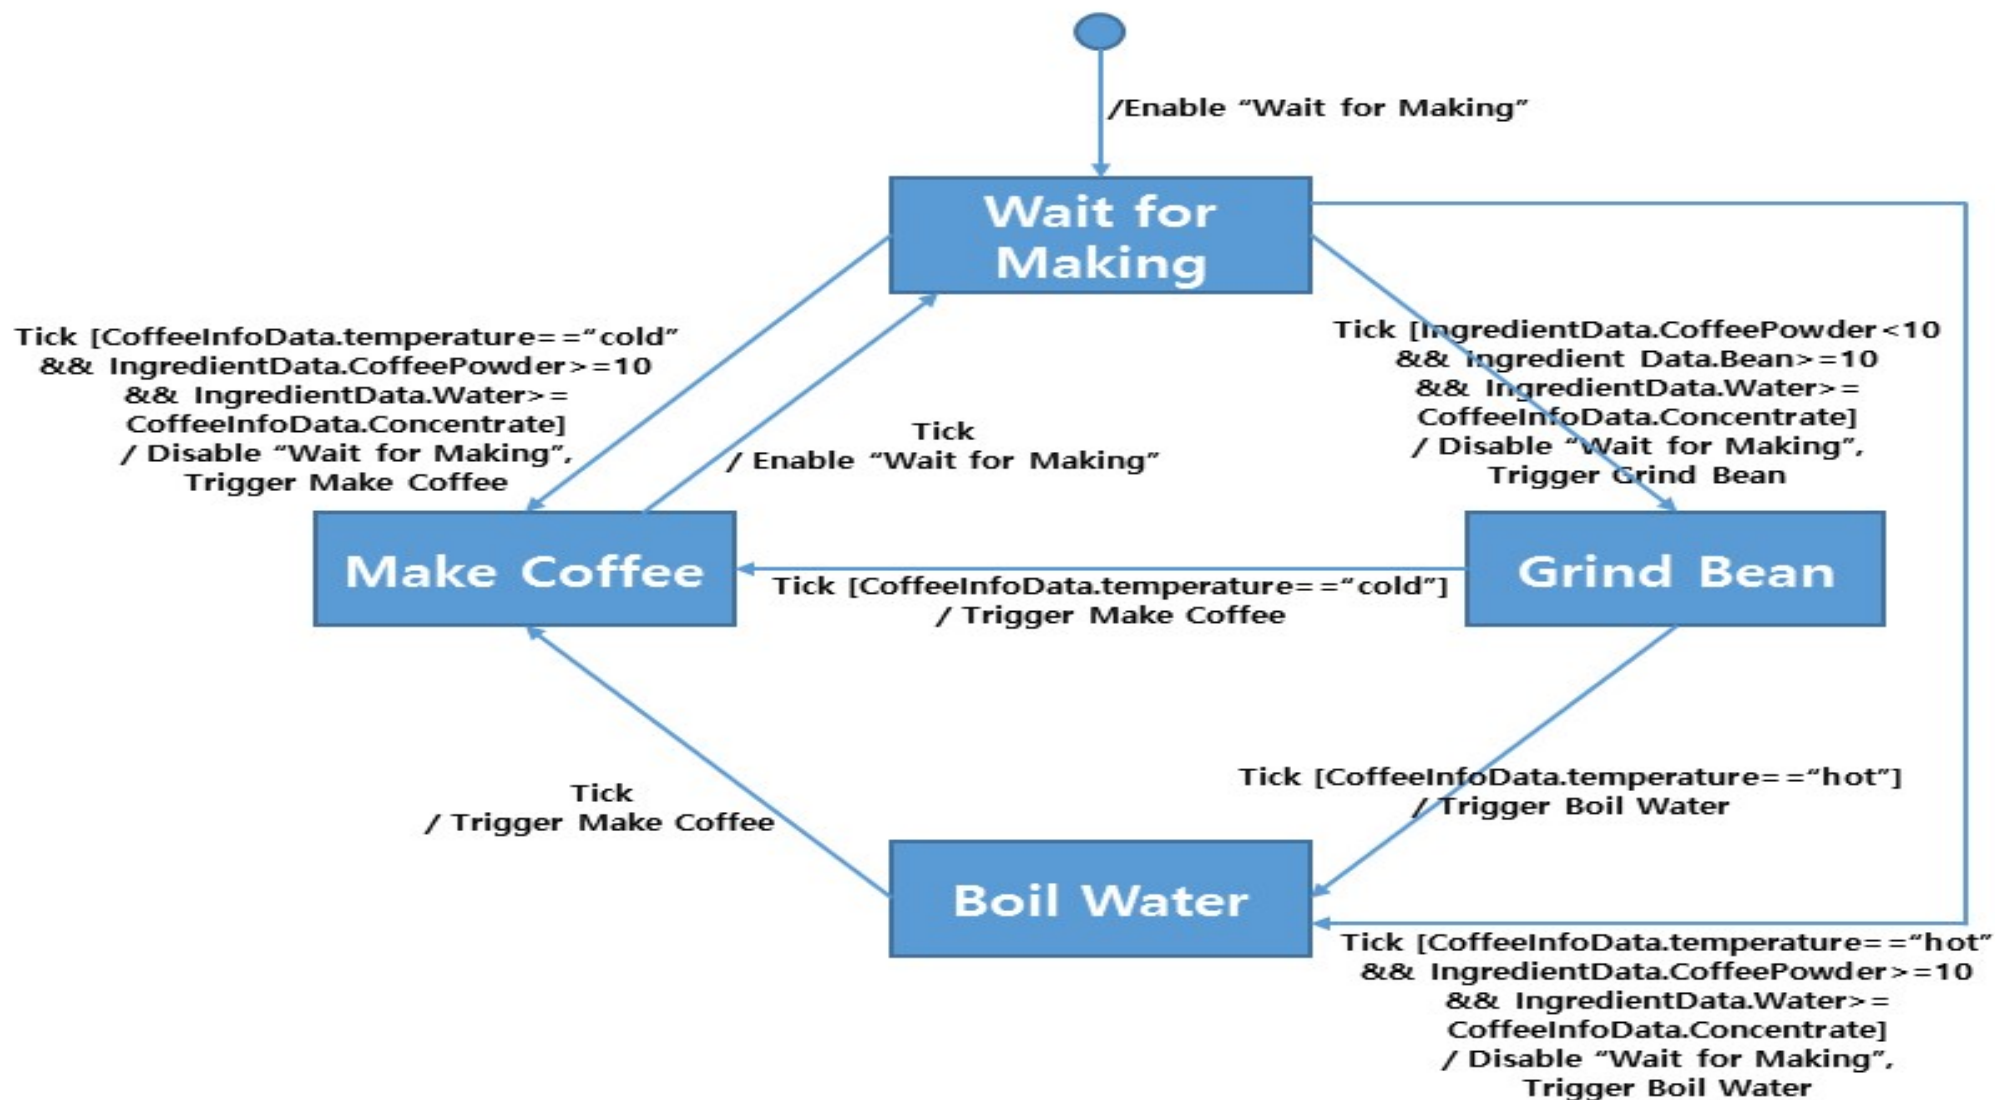

2 | Structured Charts-Transform Analysis
Structured Charts(Basic)
Structured Charts(Advanced)

DFD

DFD

STD(Coffee Machine controller)

STD(Reserve & Shut Down Controller)

DFD

STD(Make Coffee Controller)

STD(LCD & Sound Controller)

Overall DFD

Structured Charts-Transform Analysis

Structured Charts(Basic)

Thank you.