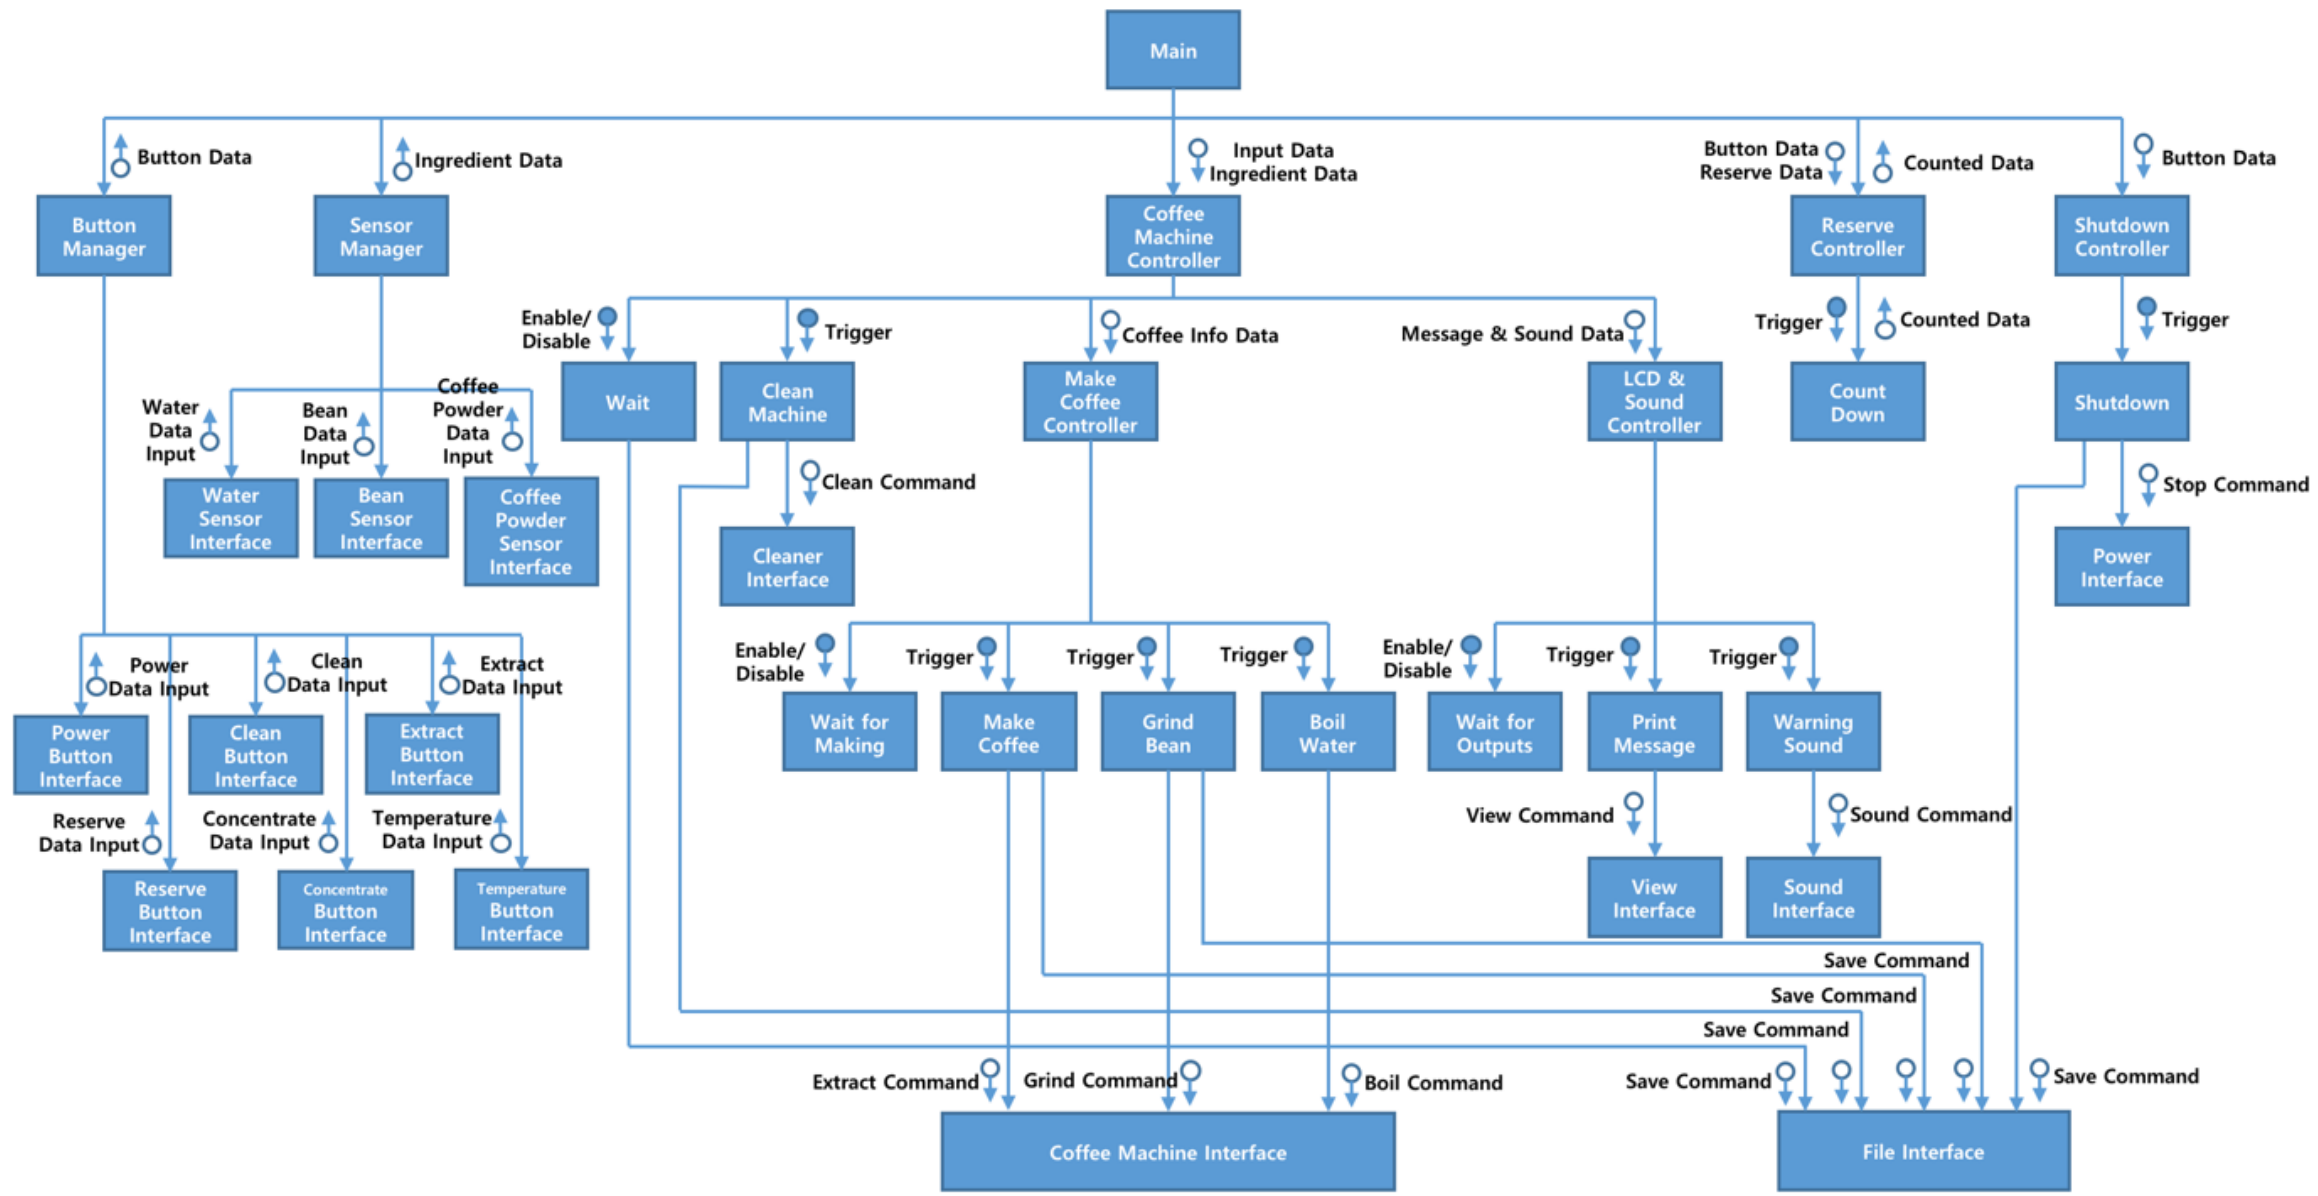

2 | Structured Charts-Transform Analysis
Structured Charts(Basic)
Structured Charts(Advanced)

DFD

DFD

STD(Coffee Machine controller)

STD(Reserve & Shut Down Controller)

DFD

STD(Make Coffee Controller)

STD(LCD & Sound Controller)

Overall DFD

Structured Charts-Transform Analysis

Structured Charts(Basic)

Thank you.