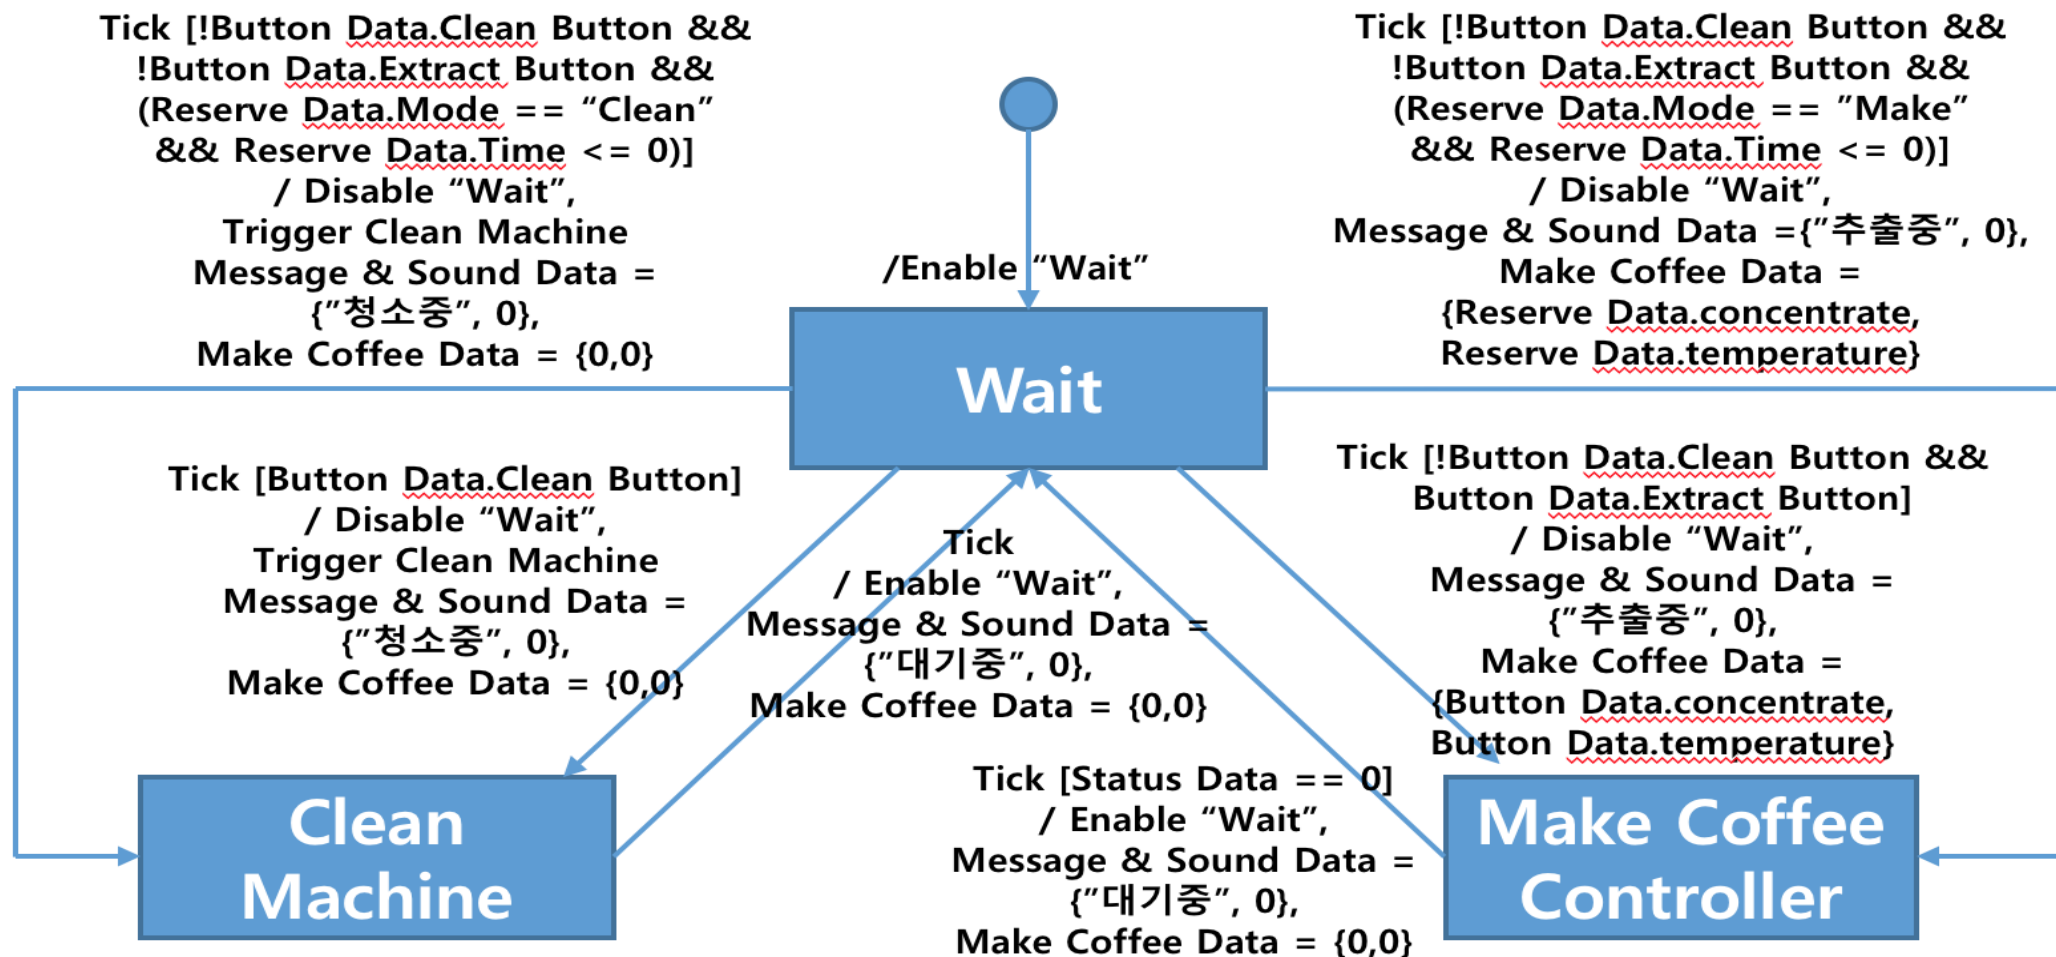

2 | Structured Charts-Transform Analysis
Structured Charts(Basic)
Structured Charts(Advanced)

DFD

DFD

STD(Coffee Machine controller)

STD(Reserve & Shut Down Controller)

DFD

STD(Make Coffee Controller)

STD(LCD & Sound Controller)

Overall DFD

Structured Charts-Transform Analysis

Structured Charts(Basic)

Thank you.